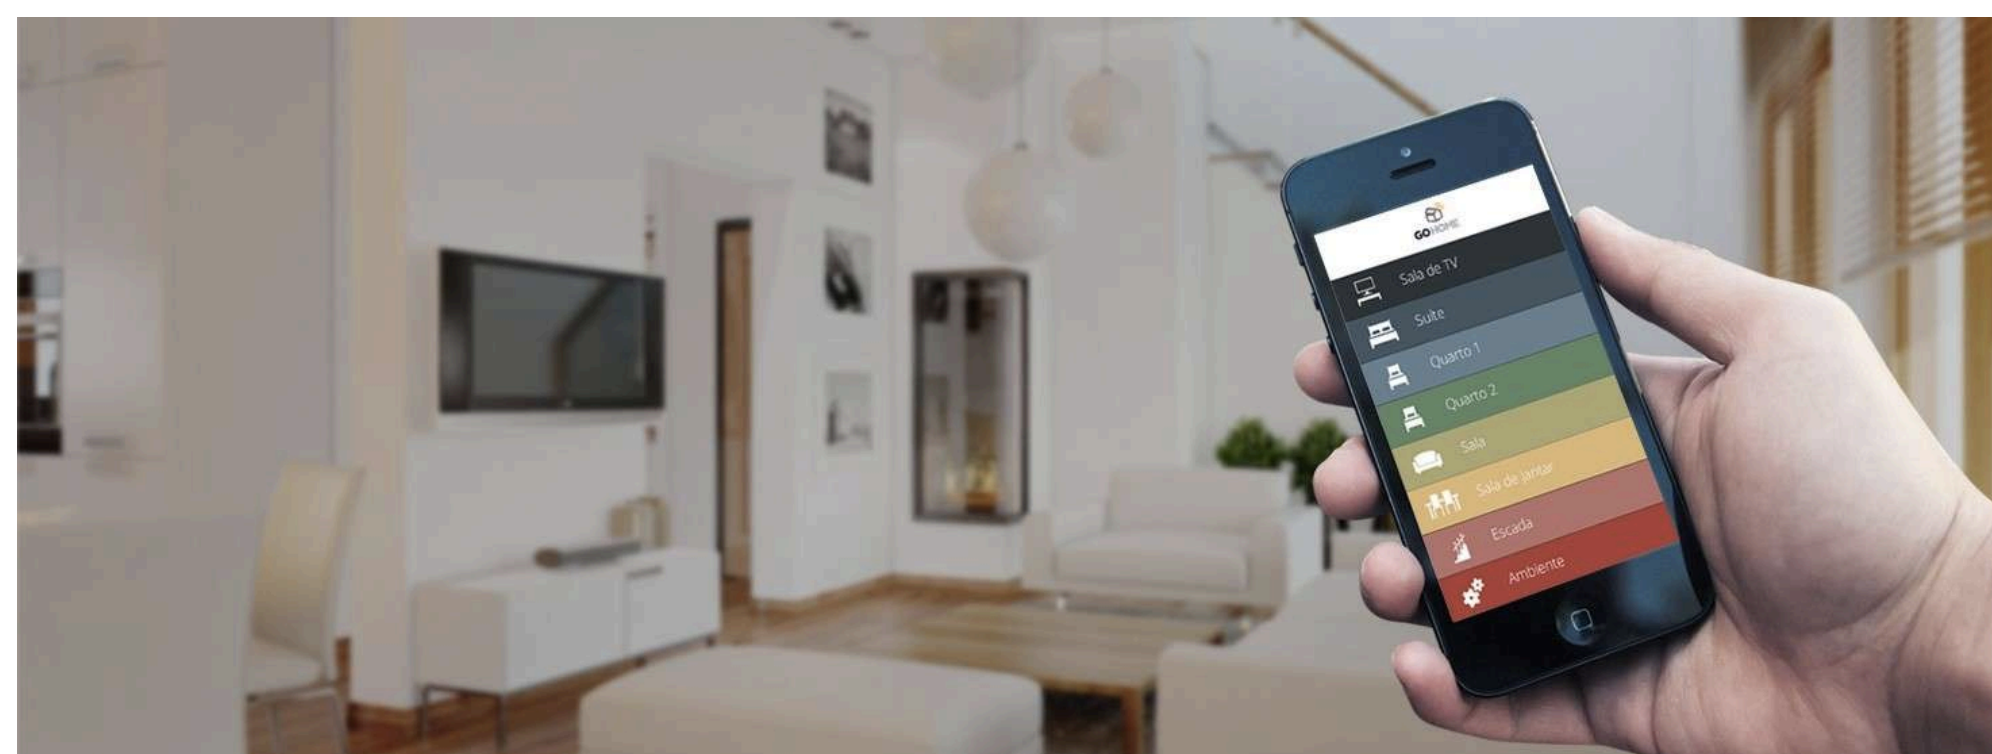

Limitless Possibilities

- Group control
- Warm light
- Dimmable
- Music lights
- Wifi smart connected
- APP control
- Set timer
- 16 million color
- Voice control

A central glowing yellow smart light bulb is the focal point. Surrounding it are various icons and text labels representing smart lighting features: 'Group control' (light bulbs icon), 'Warm light' (sun icon), 'Dimmable' (moon icon), 'Music lights' (musical note icon), 'Wifi smart connected' (Wi-Fi icon), 'APP control' (smartphone with Wi-Fi icon), 'Set timer' (alarm clock icon), '16 million color' (color palette icon), and 'Voice control' (person speaking icon).