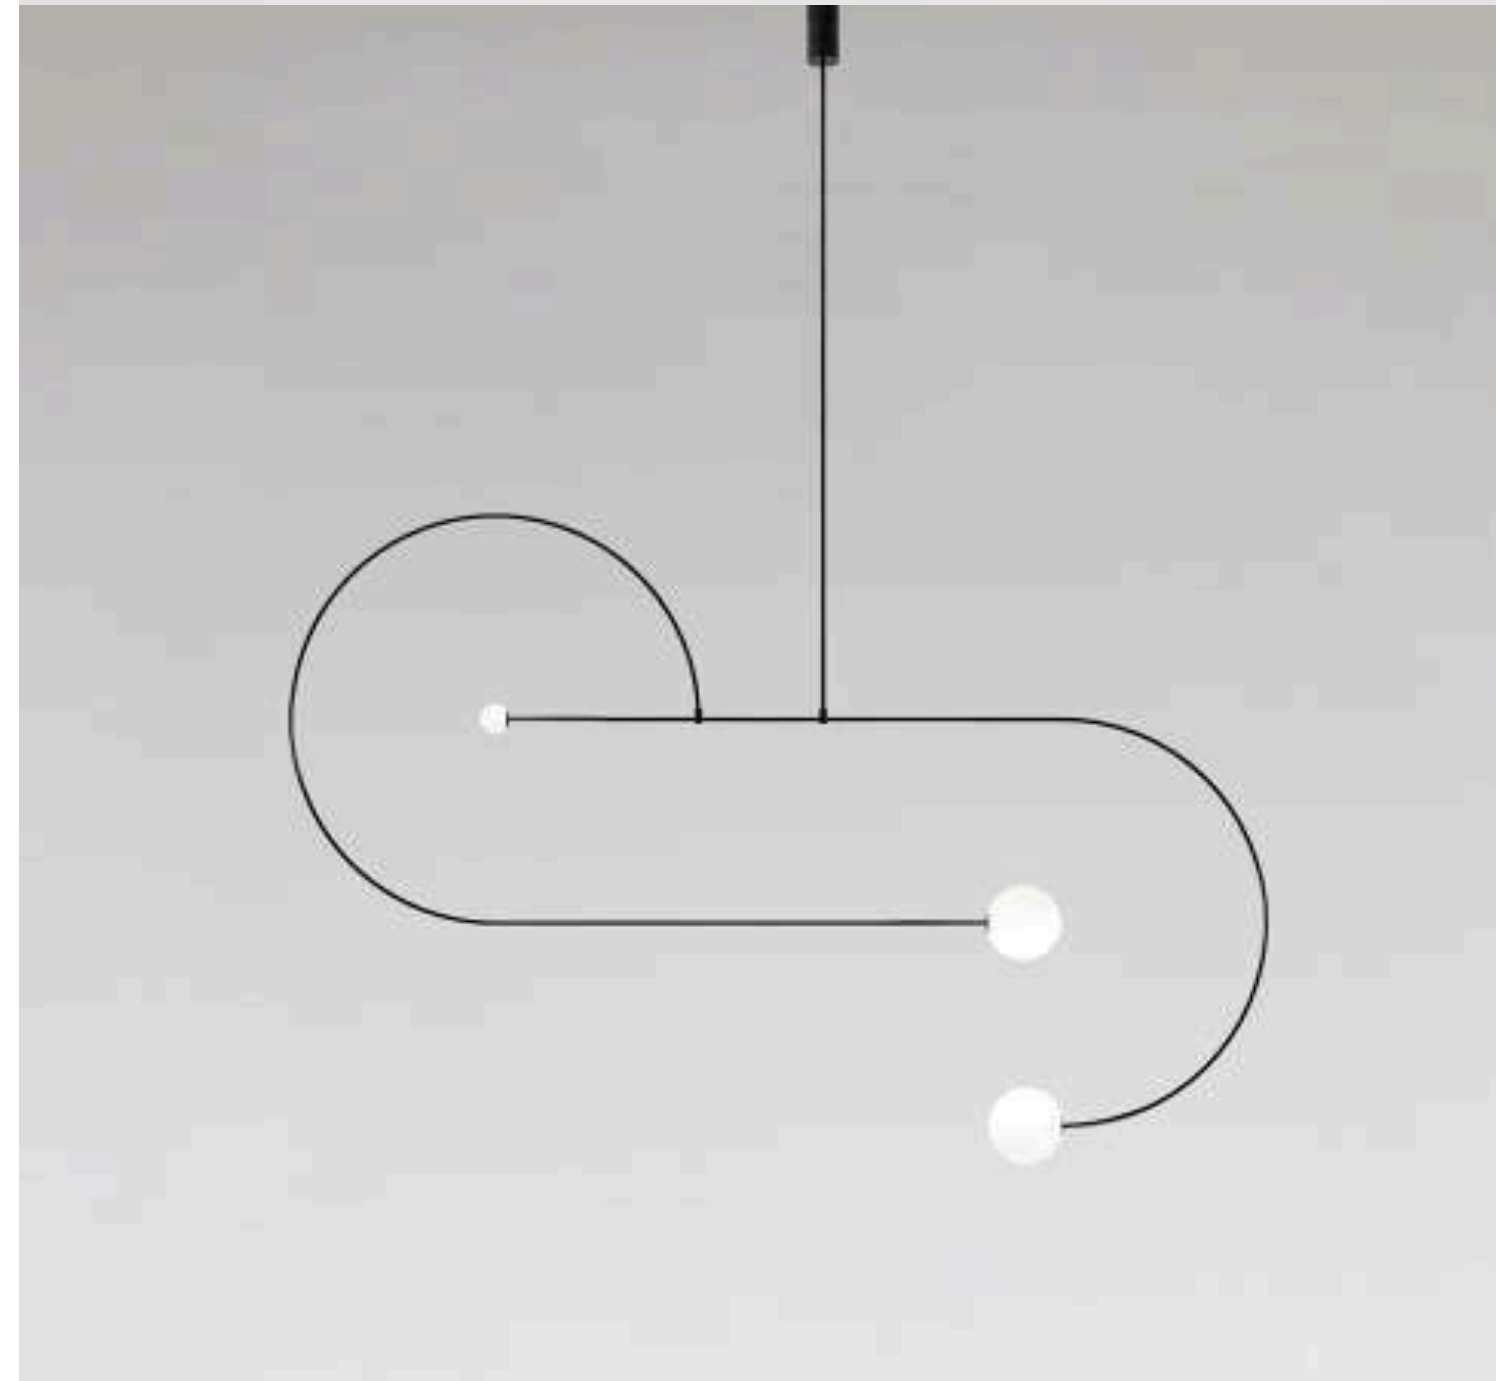

Michael Anastassides